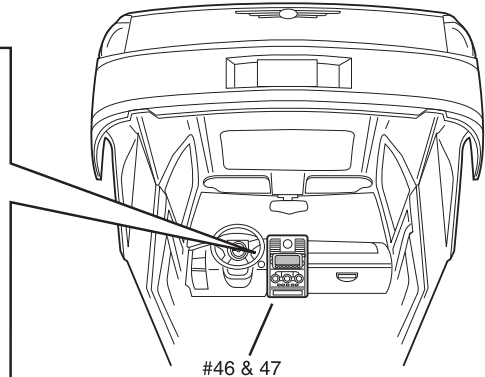

KIT 1427

85142700200

CHRYSLER® 300C® HEMI® SRT8

ASSEMBLY AND PLACEMENT OF OPTIONAL PARTS AND STICKERS

INTERIOR

#48
or
#29

INSIDE BODY

#46 & 47
or
#37

#46 & 47

STICKER
#4

INSIDE TRUNK

STICKER
#6

ENGINE COMPARTMENT

If you have any questions or comments, call our hotline at: **(800) 833-3570**
or, please write to:

Revell-Monogram Consumer Service Department, 725 Landwehr Road, Northbrook, Illinois 60062
Be sure to include the plan number (85142700200), description, your return address and phone number.