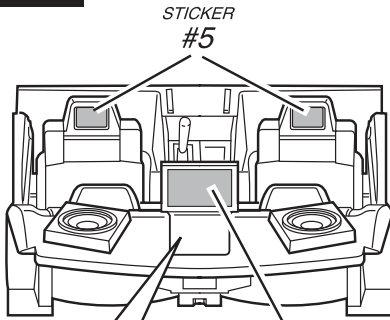

KIT 1427

85142700200

CHRYSLER® 300C® HEMI® SRT8

ASSEMBLY AND PLACEMENT OF OPTIONAL PARTS AND STICKERS

INTERIOR

#48
or
#29

INSIDE BODY

#46 & 47
or
#37

#46 & 47

STICKER
#4

INSIDE TRUNK

STICKER
#6

ENGINE COMPARTMENT

If you have any questions or comments, call our hotline at: **(800) 833-3570**
or, please write to:

Revell-Monogram Consumer Service Department, 725 Landwehr Road, Northbrook, Illinois 60062
Be sure to include the plan number (85142700200), description, your return address and phone number.