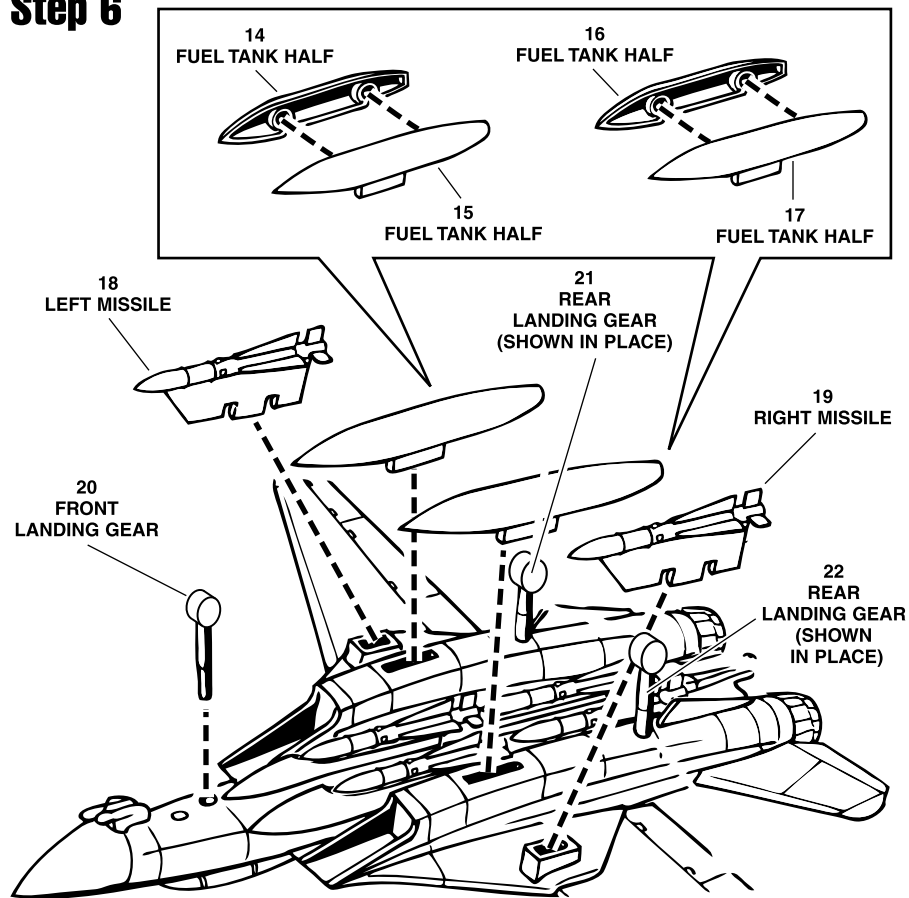

Step 5

Step 6

Revell

KIT 1365

85136500200

F - 14 Tomcat

The U.S. Navy's powerful F-14 Tomcat fighter has been flying from the decks of the Fleet for almost 20 years. When launched, its wings are outstretched for maximum lift. Programmed for automatic control, the wings can sweep back for the most efficient performance at supersonic speeds.

READ BEFORE YOU BEGIN

- CLEAR A SPACE TO WORK ON.
- STUDY THE ASSEMBLY DRAWINGS BEFORE YOU BEGIN.
- EACH PLASTIC PART IS IDENTIFIED BY A PART NUMBER.
- THIS KIT MAY BE SNAPPED TOGETHER BUT PARTS MAY BE CEMENTED IF YOU PREFER.
- TRIM TO REMOVE EXTRA PLASTIC AND FILE SMOOTH BEFORE PART ASSEMBLY.

CAUTION:
POSITION ALL PARTS IN THIS KIT CAREFULLY. PARTS WILL ONLY SNAP TOGETHER ONCE.

À LIRE AVANT DE COMMENCER

- DÉGAGEZ UN ESPACE POUR TRAVAILLER.
- ÉTUDIEZ LES ÉTAPES DE MONTAGE AVANT DE COMMENCER.
- CHAQUE PIÈCE EN PLASTIQUE PORTE UN NUMÉRO DE PIÈCE.
- CETTE MAQUETTE L'ASSEMBLAGE PAR SIMPLE PRESSION, MAIS VOUS POUVEZ COLLER LES PIÈCES SI VOUS LE PREFEREZ.
- D'ÉCOUPER POUR ENLEVER LE PLASTIQUE SUPERFLU ET BIEN LIMER AVANT L'ASSEMBLAGE DES PIÈCES