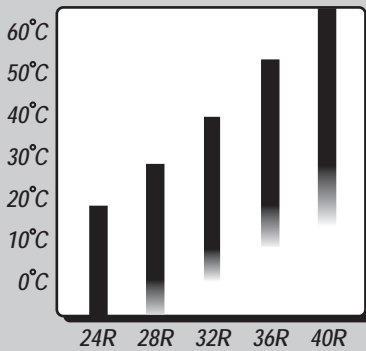

www.sweepacing.com

TEMPERATURE VS COMPOUND GUIDE

路面温度 vs タイヤコンパウンド表

The 'Sweep' Tire has undergone long term development and rigorous testing to ensure it can deliver the optimum performance on both asphalt and carpet surfaces without any compromise.
 'Sweep' Tires will consistently provide an exact driving line on the straight combined with precision and stability in cornering. Exceptional grip, durability and maximum braking potential make this the perfect tire for all levels of competition.
 'Sweep' Tires cover a wider range of temperatures than any other tires.
 'Sweep' Tires are suitable for 'Controlled tire' because of their reasonable price and great performance.