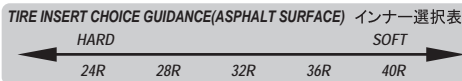

For Asphalt: SWEEP TIRES - SW4-24R Sweep Touring Car Rubber Tire 24mm 24deg 4pcs - SW4-28R Sweep Touring Car Rubber Tire 24mm 28deg 4pcs - SW4-32R Sweep Touring Car Rubber Tire 24mm 32deg 4pcs - SW4-36R Sweep Touring Car Rubber Tire 24mm 36deg 4pcs - SW4-40R Sweep Touring Car Rubber Tire 24mm 40deg 4pcs - SWP-24R Sweep Pre-Mount 32deg (4Tires with wheel and inserts) - SWP-28R Sweep Pre-Mount 32deg (4Tires with wheel and inserts) - SWP-32R Sweep Pre-Mount 32deg (4Tires with wheel and inserts) - SWP-36R Sweep Pre-Mount 32deg (4Tires with wheel and inserts) - SWP-40R Sweep Pre-Mount 32deg (4Tires with wheel and inserts)	For Carpet: SWEEP Low Height Series PRE-MOUNT TIRES - SLH-28P Sweep LHS Pre-Mount 28deg (4Tires with wheel and inserts) - SLH-32P Sweep LHS Pre-Mount 32deg (4Tires with wheel and inserts) - SLH-28P Sweep LHS Touring Car Rubber Tire 24mm 28deg 4pcs - SL4-32R Sweep LHS Touring Car Rubber Tire 24mm 32deg 4pcs Insert: - SWA-S Sweep Mold Tire Inserts Type A Pink (Soft) 4pcs - SWA-MS Sweep Mold Tire Inserts Type A Orange (Medium soft) 4pcs - SWA-M Sweep Mold Tire Inserts Type A Aqua (Medium) 4pcs - SWA-MH Sweep Mold Tire Inserts Type A Yellow green (Medium hard) 4pcs - SWA-H Sweep Mold Tire Inserts Type A Green (Hard) 4pcs For Carpet - SWA-CP Sweep Carpet Mold Tire Inserts Type A Red 4pcs

Launched by **Muchmore**
www.much-more.co.kr

127-1, Poongdong, Ilsangu, Goyang-city, Geonggi-do, 411-842 Korea
Phone: +82 31 903 0487 Fax: +82 31 903 0497
有限会社 マッチモア・ジャパン
〒103-0013 東京都中央区日本橋人形町3-3-9久米ビル2F