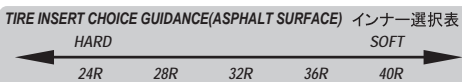

For Asphalt: SWEEP TIRES - SW4-24R Sweep Touring Car Rubber Tire 24mm 24deg 4pcs - SW4-28R Sweep Touring Car Rubber Tire 24mm 28deg 4pcs - SW4-32R Sweep Touring Car Rubber Tire 24mm 32deg 4pcs - SW4-36R Sweep Touring Car Rubber Tire 24mm 36deg 4pcs - SW4-40R Sweep Touring Car Rubber Tire 24mm 40deg 4pcs - SWP-24R Sweep Pre-Mount 32deg (4Tires with wheel and inserts) - SWP-28R Sweep Pre-Mount 32deg (4Tires with wheel and inserts) - SWP-32R Sweep Pre-Mount 32deg (4Tires with wheel and inserts) - SWP-36R Sweep Pre-Mount 32deg (4Tires with wheel and inserts) - SWP-40R Sweep Pre-Mount 32deg (4Tires with wheel and inserts)	For Carpet: SWEEP Low Height Series PRE-MOUNT TIRES - SLH-28P Sweep LHS Pre-Mount 28deg (4Tires with wheel and inserts) - SLH-32P Sweep LHS Pre-Mount 32deg (4Tires with wheel and inserts) - SLH-28P Sweep LHS Touring Car Rubber Tire 24mm 28deg 4pcs - SL4-32R Sweep LHS Touring Car Rubber Tire 24mm 32deg 4pcs Insert: - SWA-S Sweep Mold Tire Inserts Type A Pink (Soft) 4pcs - SWA-MS Sweep Mold Tire Inserts Type A Orange (Medium soft) 4pcs - SWA-M Sweep Mold Tire Inserts Type A Aqua (Medium) 4pcs - SWA-MH Sweep Mold Tire Inserts Type A Yellow green (Medium hard) 4pcs - SWA-H Sweep Mold Tire Inserts Type A Green (Hard) 4pcs For Carpet - SWA-CP Sweep Carpet Mold Tire Inserts Type A Red 4pcs

Launched by **Muchmore**
www.much-more.co.kr

127-1, Poongdong, Ilsangu, Goyang-city, Geonggi-do, 411-842 Korea
Phone: +82 31 903 0487 Fax: +82 31 903 0497
有限会社 マッチモア・ジャパン
〒103-0013 東京都中央区日本橋人形町3-3-9久米ビル2F