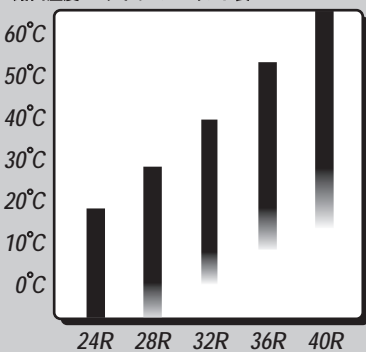

www.sweepacing.com

TEMPERATURE VS COMPOUND GUIDE

路面温度 vs タイヤコンパウンド表

The 'Sweep' Tire has undergone long term development and rigorous testing to ensure it can deliver the optimum performance on both asphalt and carpet surfaces without any compromise.
 'Sweep' Tires will consistently provide an exact driving line on the straight combined with precision and stability in cornering. Exceptional grip, durability and maximum braking potential make this the perfect tire for all levels of competition.
 'Sweep' Tires cover a wider range of temperatures than any other tires.
 'Sweep' Tires are suitable for 'Controlled tire' because of their reasonable price and great performance.