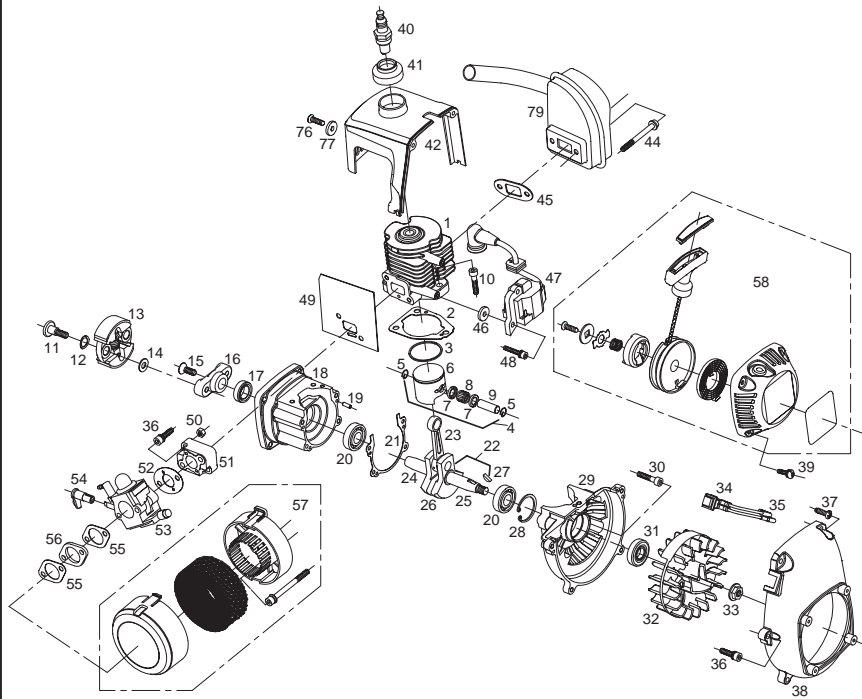

DTX 23cc Engine