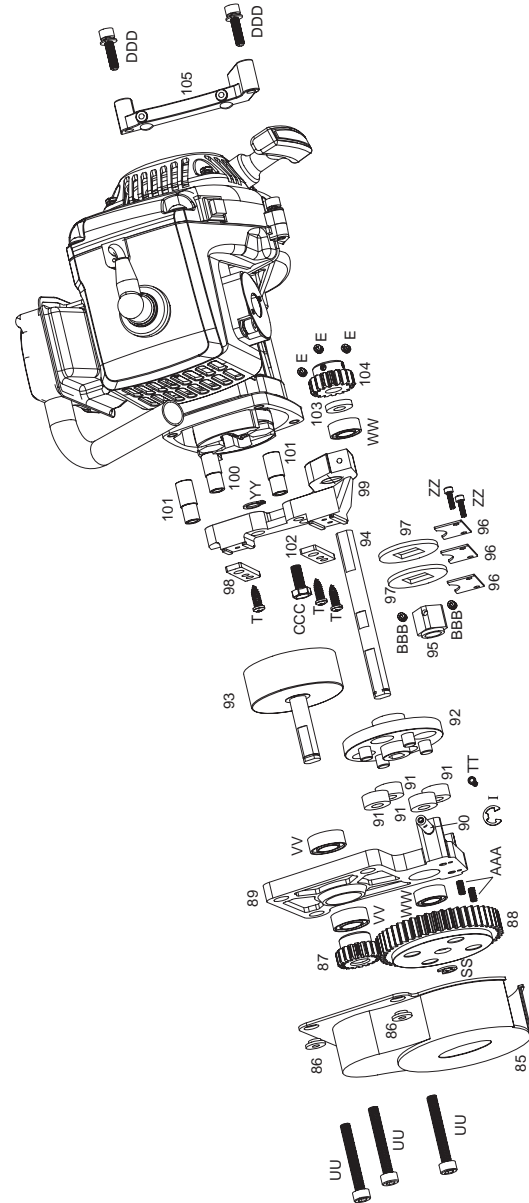

Engine Clutch