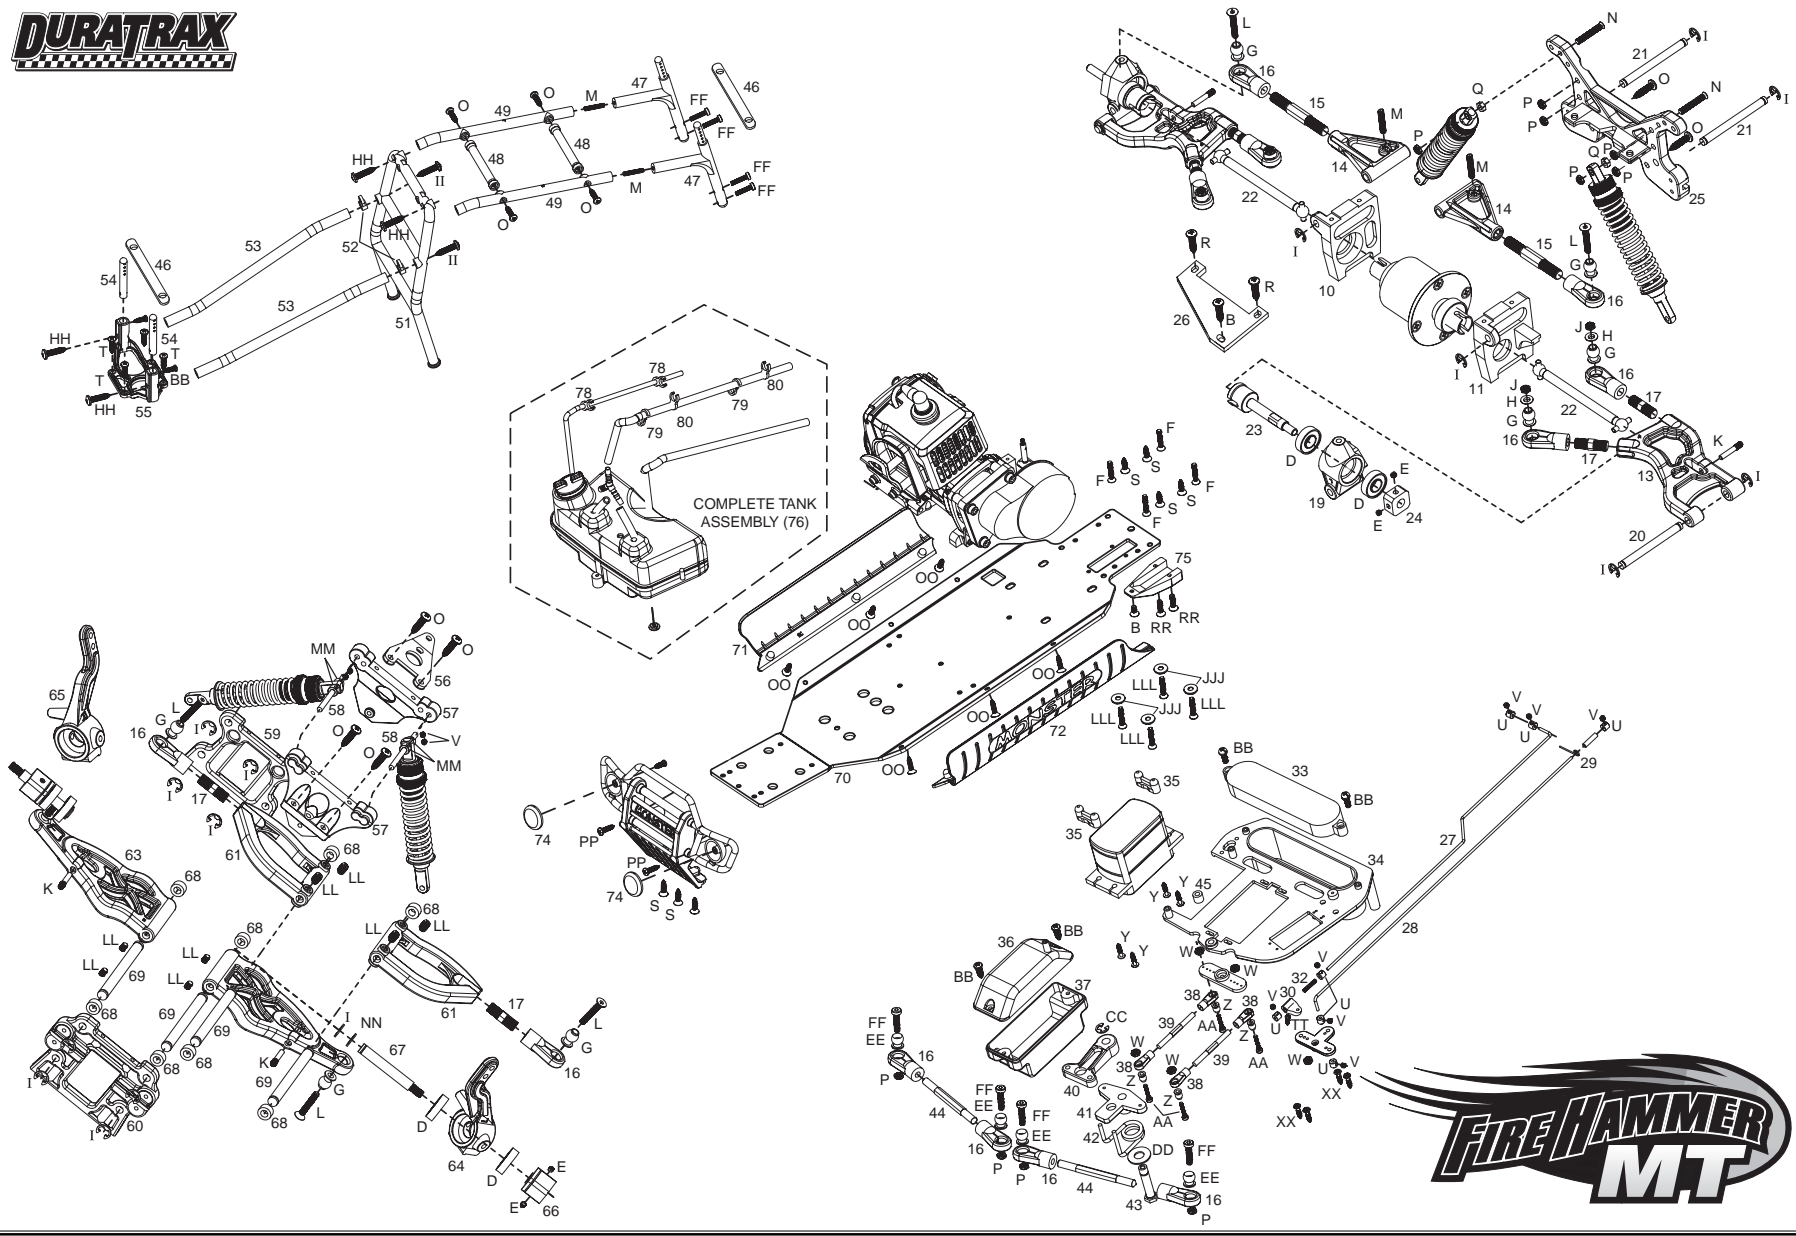

DURATRAX

**FIRE HAMMER
MT**