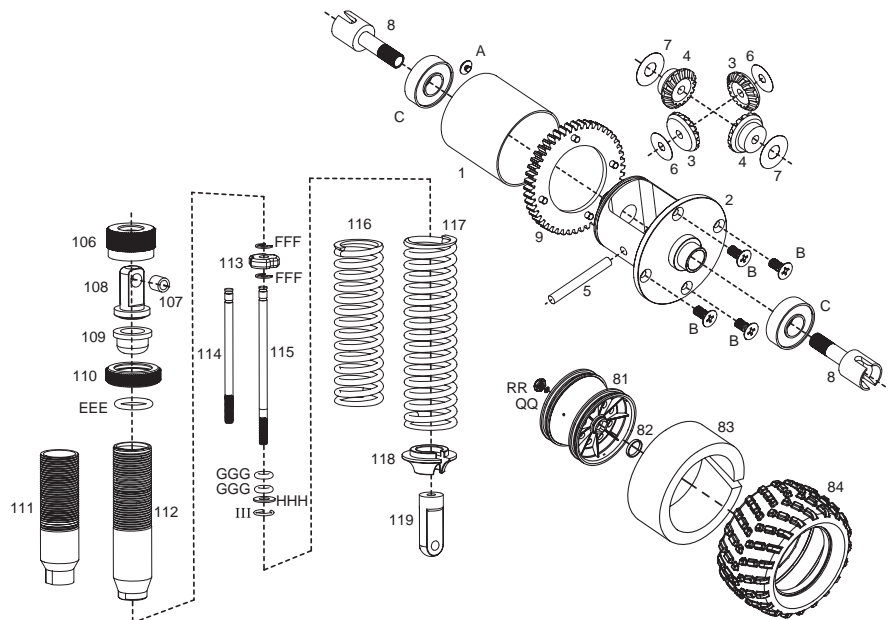

Shocks, Differential, and Tires