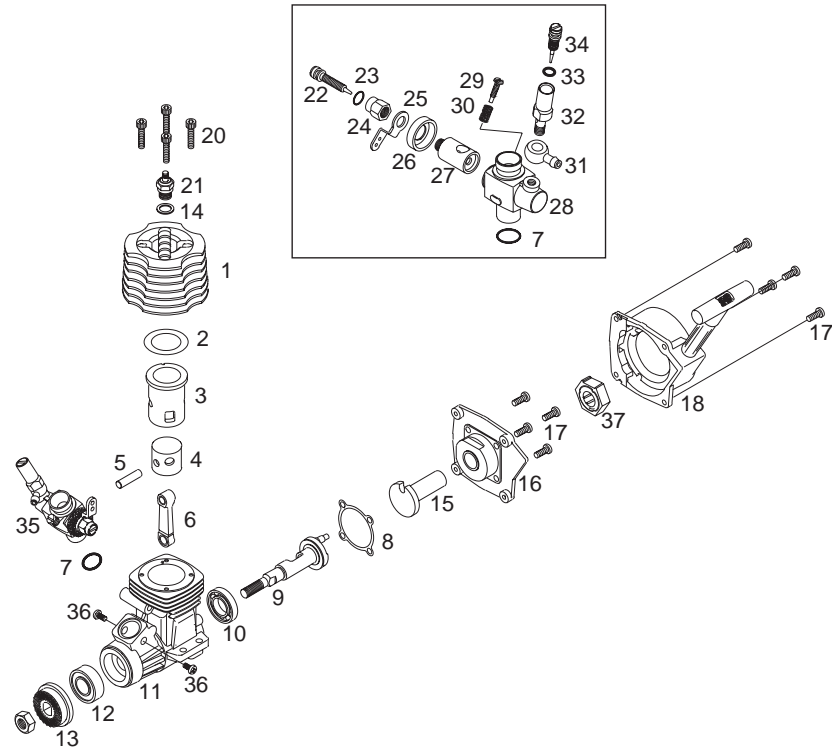

DTX .18 Engine

Stock #	Description	Includes	Stock #	Description	Includes
DTXG0353	Bearing Front	12 x1pc	DTXG0563	Drive Washer	13 x1pc
DTXG0363	Bearing Rear	10 x1pc	DTXG0584	Heatsink Head w/Gasket	1,2 x1pc
DTXG0381	Carb Barrel (Rotor)	27 x1pc	DTXG0593	Head Gasket	2 x1pc
DTXG0403	Carb Dust Cover	26 x1pc	DTXG0599	Head Screws (4)	20 x4pcs
DTXG0409	Carb Body	28 x1pc	DTXG0597	Idle Needle w/O-Ring	22,23 x1pc
DTXG0430	Carb Gasket (O-Ring)	7 x1pc	DTXG0608	Idle Needle O-Ring	23 x1pc
DTXG0443	Carb Complete	35 x1pc	DTXG0616	Needle Socket	32 x1pc
DTXG0455	Carb Retainer Screws	36 x2pcs	DTXG0623	Needle Valve w/O-Ring	33,34 x1pc
DTXG0473	Connecting Rod	6 x1pc	DTXG0624	Needle Valve Assy	31,32,33,34 x1pc
DTXG0498	Coverplate w/Gasket	8,16 x1pc	DTXG0631	Needle Valve O-Ring	33 x1pc
DTXG0503	Coverplate Gasket	8 x1pc	DTXG0643	Piston Pin	5 x1pc
DTXG0513	Coverplate Screws	17 x4pcs	DTXG0753	Recoil Starter Assembly	18 x1pc
DTXG0524	Crankcase	11 x1pc	DTXG0763	Start Shaft	15 x1pc
DTXG0536	Crankshaft	9 x1pc	DTXG0804	Throttle Arm	25 x1pc
DTXG0537	One-Way Bearing	37 x1pc	DTXG0808	Throttle Arm Nut	24 x1pc
DTXG0549	Cylinder/Piston Set	3,4 x1pc	DTXG0813	Throttle Stop Screw Assy	29,30 x1pc
DTXG0558	Fuel Inlet	31 x1pc	DTXG3001	Silver Sport Glow Plug	14,21 x1pc