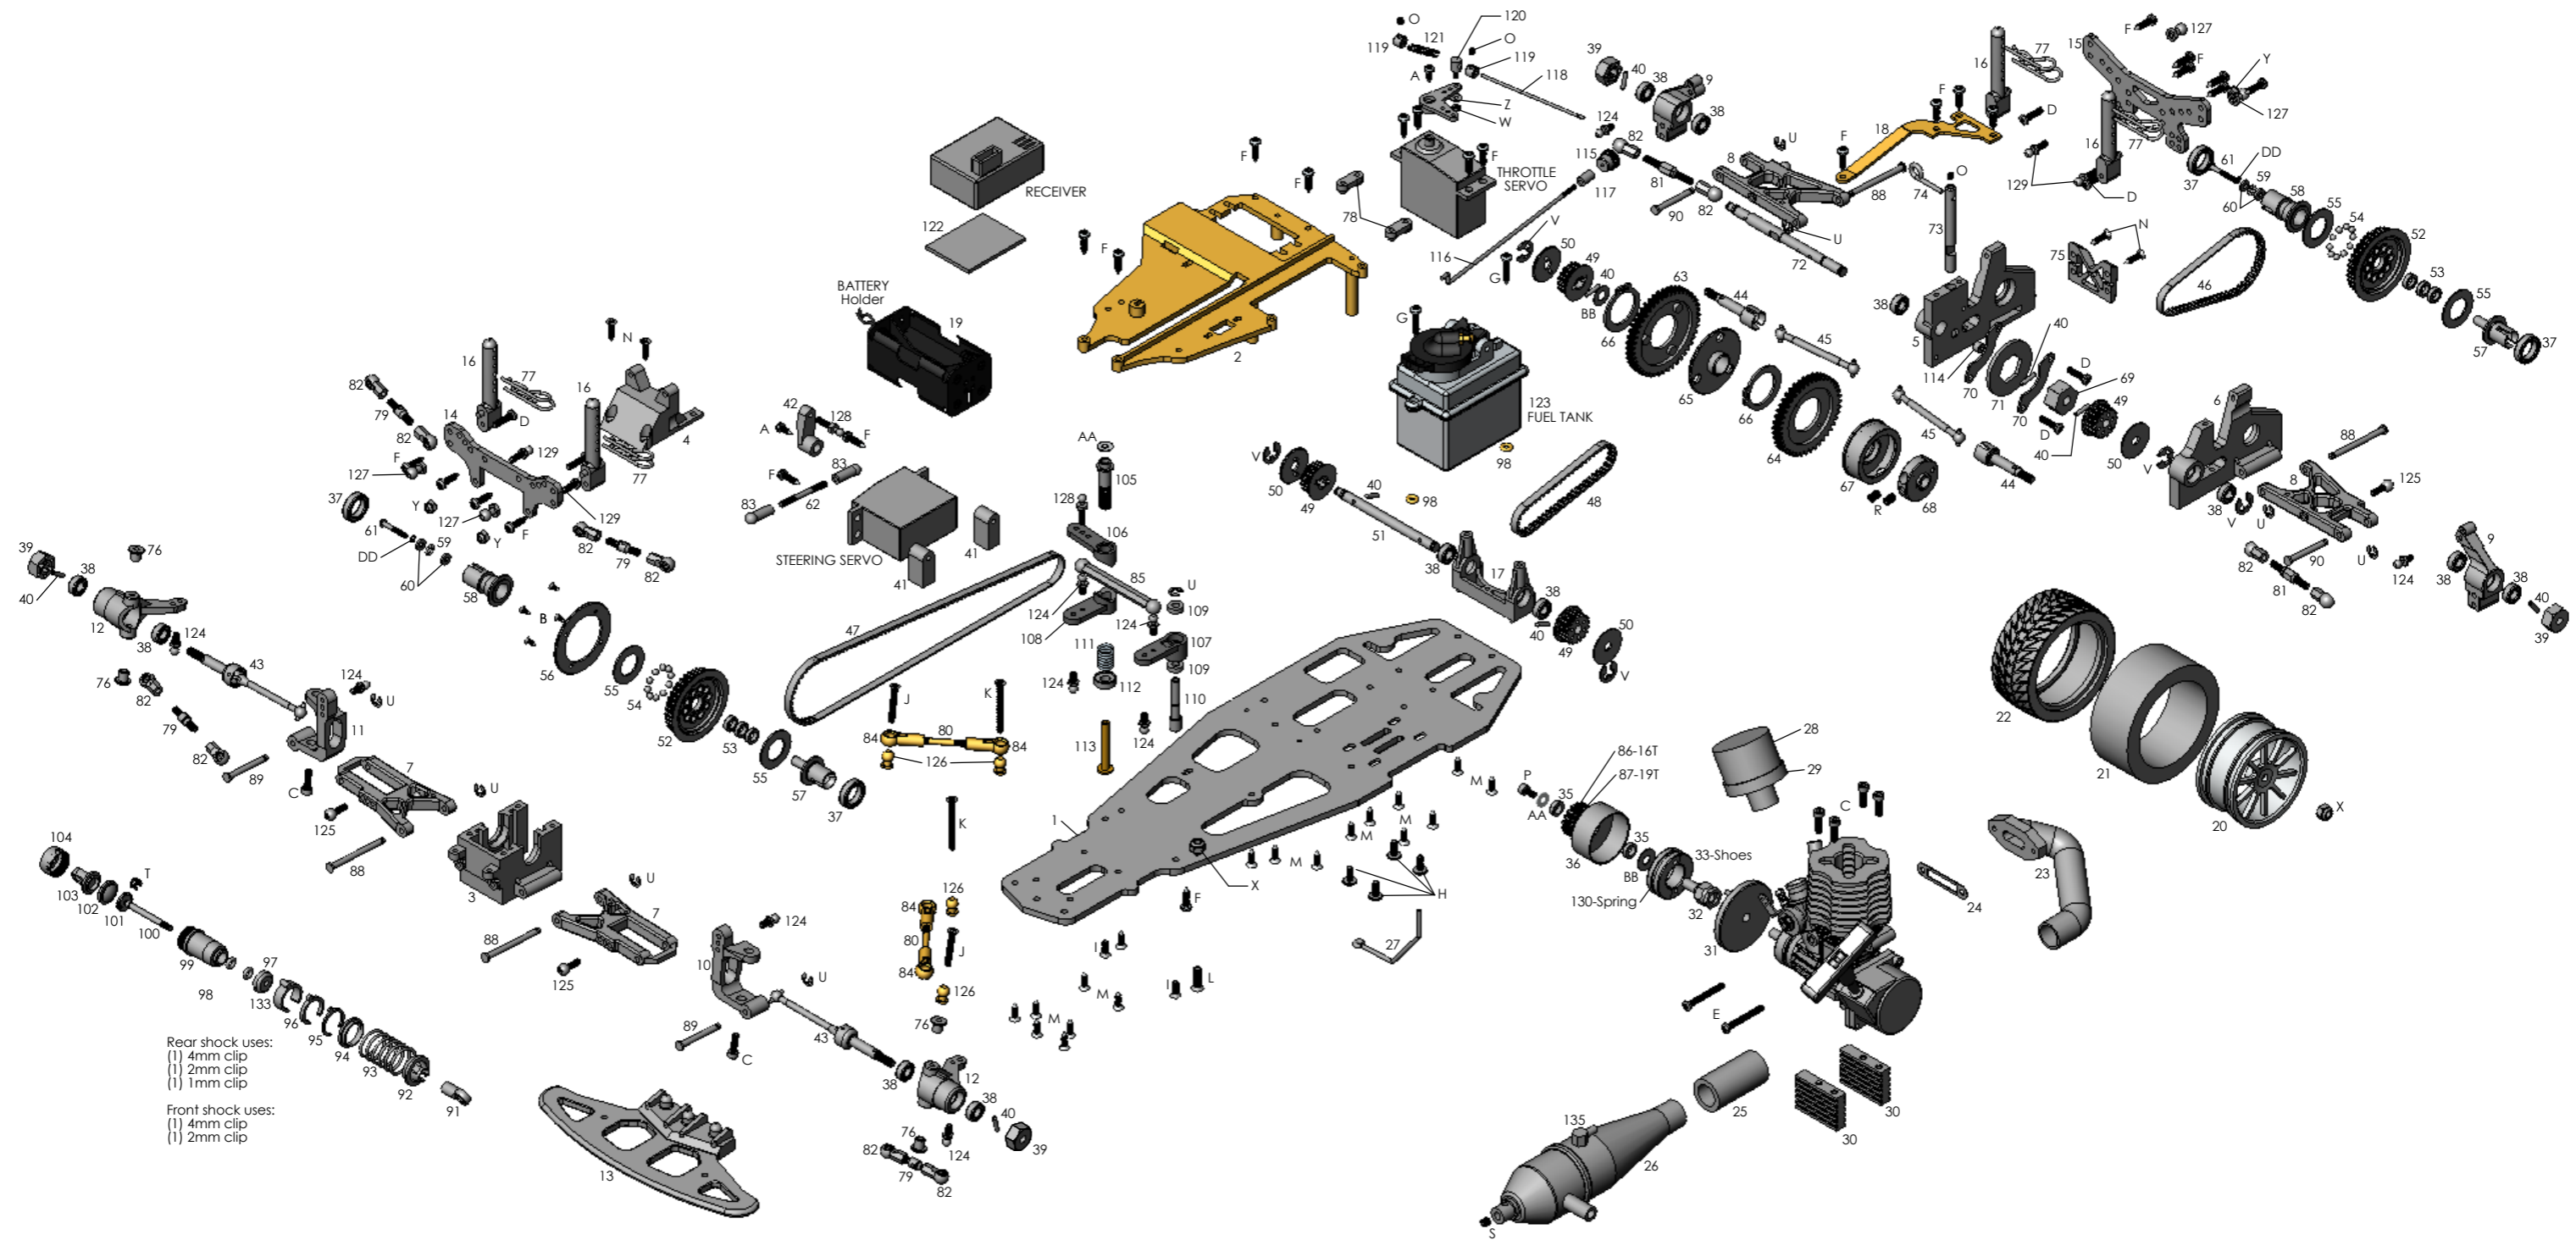

### Other Accessories Available From DuraTrax

Tool Sets  
(Metric & Standard)  
DTXR0140  
DTXR0375  
DTXR0380

Field Bag  
DTXP2010, DTXP2000

TX NiCad Conversion Kit  
(For use with DuraTrax & Futaba Systems)  
DTXP4010

# DTX .18 Engine

Stock #	Description	Includes	Stock #	Description	Includes
DTXG0353	Bearing Front	12 x1pc	DTXG0563	Drive Washer	13 x1pc
DTXG0363	Bearing Rear	10 x1pc	DTXG0584	Heatsink Head w/Gasket	1,2 x1pc
DTXG0381	Carb Barrel (Rotor)	27 x1pc	DTXG0593	Head Gasket	2 x1pc
DTXG0403	Carb Dust Cover	26 x1pc	DTXG0599	Head Screws (4)	20 x4pcs
DTXG0409	Carb Body	28 x1pc	DTXG0597	Idle Needle w/O-Ring	22,23 x1pc
DTXG0430	Carb Gasket (O-Ring)	7 x1pc	DTXG0608	Idle Needle O-Ring	23 x1pc
DTXG0443	Carb Complete	35 x1pc	DTXG0616	Needle Socket	32 x1pc
DTXG0455	Carb Retainer Screws	36 x2pcs	DTXG0623	Needle Valve w/O-Ring	33,34 x1pc
DTXG0473	Connecting Rod	6 x1pc	DTXG0624	Needle Valve Assy	31,32,33,34 x1pc
DTXG0498	Coverplate w/Gasket	8,16 x1pc	DTXG0631	Needle Valve O-Ring	33 x1pc
DTXG0503	Coverplate Gasket	8 x1pc	DTXG0643	Piston Pin	5 x1pc
DTXG0513	Coverplate Screws	17 x4pcs	DTXG0753	Recoil Starter Assembly	18 x1pc
DTXG0524	Crankcase	11 x1pc	DTXG0763	Start Shaft	15 x1pc
DTXG0536	Crankshaft	9 x1pc	DTXG0804	Throttle Arm	25 x1pc
DTXG0537	One-Way Bearing	37 x1pc	DTXG0808	Throttle Arm Nut	24 x1pc
DTXG0549	Cylinder/Piston Set	3,4 x1pc	DTXG0813	Throttle Stop Screw Assy	29,30 x1pc
DTXG0558	Fuel Inlet	31 x1pc	DTXG3001	Silver Sport Glow Plug	14,21 x1pc