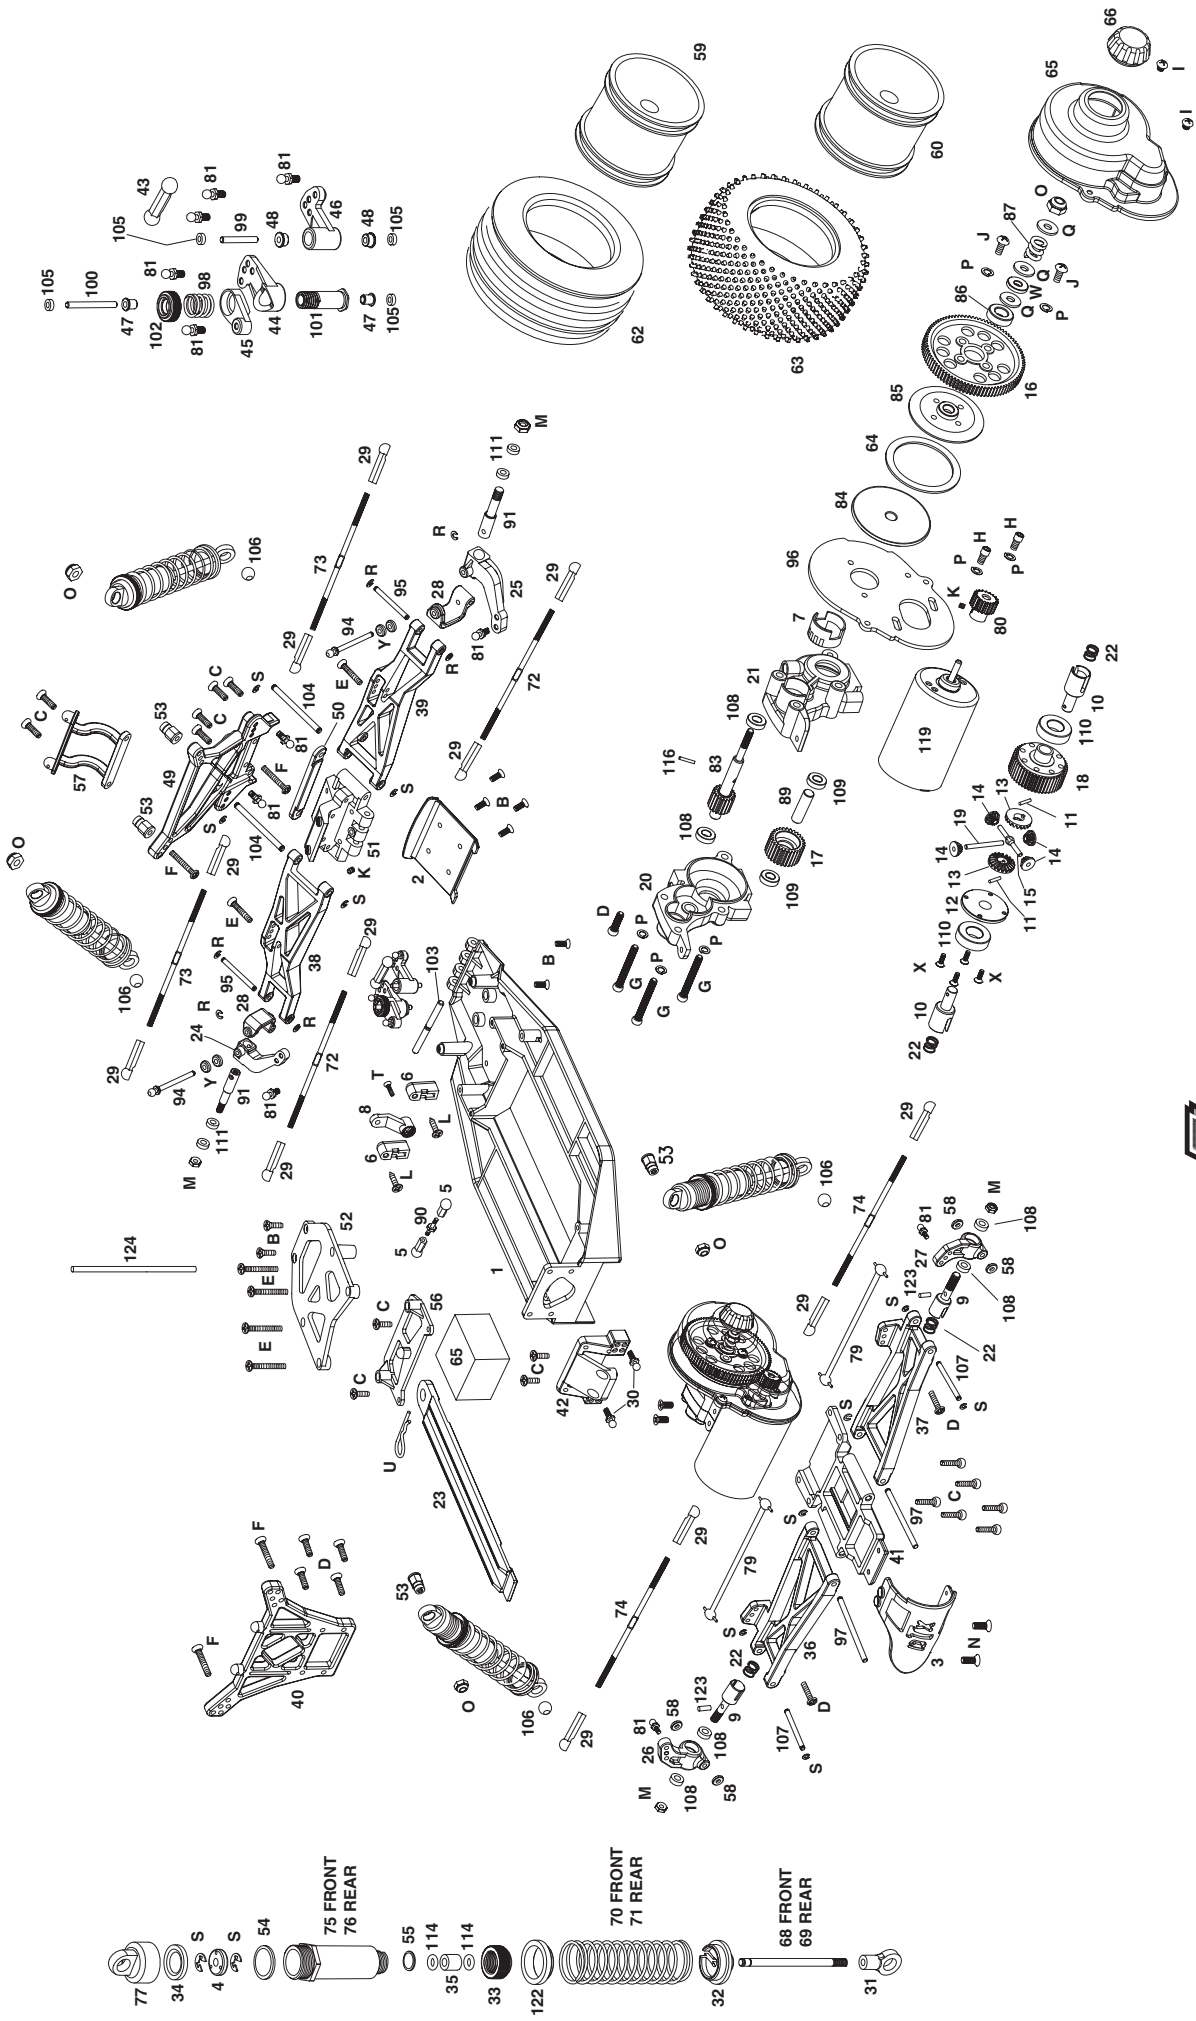

DURATRAX

EVADER

This parts list shows the key number, part description and parts bag stock number for ordering. If there are multiple stock numbers listed, that particular part is available in several places. Refer to the replacement parts bag list for the contents of each parts bag.

#	ITEM DESCRIPTION	AVAILABLE IN STOCK #
1	Chassis.....	DTXC6979
2	Front Bumper.....	DTXC6845
3	Motor Guard.....	DTXC8285
4	Shock Pliston.....	DTXC8973, DTXC8971, DTXC8972
5	Steering Linkage Ball End.....	DTXC8849
6	Steering Servo Mount.....	DTXC9460
7	Gearbox Dust Cover.....	DTXC7889
8	Servo Horn.....	DTXC8849
9	Rear Axle Pin.....	DTXC6179
10	Differential Output Joint.....	DTXC7341, DTXC7338
11	Differential Joint Pin.....	DTXC7341, DTXC7338
12	Differential Case Cover.....	DTXC7338
13	Large Bevel Gear.....	DTXC7340, DTXC7338
14	Small Bevel Gear.....	DTXC7338
15	Differential Cross Pin A.....	DTXC7338
16	Spur Gear (88 Tooth, 48 Pitch).....	DTXC7338
17	Idler Gear.....	DTXC9403
18	Differential Gear/Case.....	DTXC8082, DTXC7340, DTXC7338
19	Differential Cross Pin B.....	DTXC7338
20	Gearbox Half (Left).....	DTXC7889
21	Gearbox Half (Right).....	DTXC7889
22	Differential Joint Spring.....	DTXC7337
23	Battery Strap.....	DTXC6290
24	Left Front Knuckle Arm.....	DTXC8213
25	Right Front Knuckle Arm.....	DTXC8213
26	Rear Hub (Left).....	DTXC8070
27	Rear Hub (Right).....	DTXC8070
28	Front Hub Carrier.....	DTXC8039
29	Ball Cup.....	DTXC6181
30	Ball Stud (Long).....	DTXC6254
31	Shock Ball End.....	DTXC8973, DTXC8971, DTXC8972
32	Lower Spring Clamp.....	DTXC8973, DTXC8971, DTXC8972
33	Shock Seal Retainer.....	DTXC8972, DTXC8974, DTXC8971
34	Shock Diaphragm.....	DTXC8972, DTXC8974, DTXC8971
35	Shock Seal Spacer.....	DTXC8974, DTXC8971, DTXC8972
36	Rear Left Suspension Arm.....	DTXC9553
37	Rear Right Suspension Arm.....	DTXC9553
38	Front Left Suspension Arm.....	DTXC9544
39	Front Right Suspension Arm.....	DTXC9544
40	Rear Shock Tower.....	DTXC9272
41	Rear Chassis Plate.....	DTXC6978
42	Transmission Brace.....	DTXC9667
43	Servo Saver Bellcrank Link.....	DTXC8849
44	Lower Left Servo Saver.....	DTXC8849
45	Upper Left Servo Saver.....	DTXC8849
46	Right Side Servo Saver.....	DTXC8849

Hardware		
A	4-40 x 1/4" Flathead Screw.....	DTXC8884
B	4-40 x 5/16" Flathead Screw.....	DTXC8884
C	3x10mm Round Head Screw.....	DTXC9271
D	3x12mm Round Head Screw.....	DTXC6809
E	3x20mm Round Head Screw.....	DTXC6612
F	3x22mm Round Head Screw.....	DTXC9030
G	3x25mm Round Head Screw.....	DTXC8974
H	3x8mm Cap Screw.....	DTXC8974
I	3x3mm Round Head Screw.....	DTXC8790
J	3x6mm Pan Head Screw.....	DTXC6451
K	3x3mm Set Screw.....	DTXC8070
L	3x8mm S/T Screw.....	DTXC9851
M	4mm Locknut.....	DTXC9855
N	3x6mm Flat Head Screw.....	DTXC9686
O	3mm Locknut.....	DTXC9687
P	3mm Spring Washer.....	DTXC9322
Q	3mm Washer.....	DTXC6282
R	2mm E-Clip.....	DTXC8975, DTXC8971
S	2.5mm E-Clip.....	DTXC8975, DTXC8971
T	2.6x8mm S/T Screw.....	DTXC8975, DTXC8972
U	Body Clip.....	DTXC8972
W	3mm Brass Washer.....	DTXC9232
X	2x6mm Flathead Screw.....	DTXC9237
Y	King Pin Spacer (2.75x5.5x.8mm)	DTXC9253