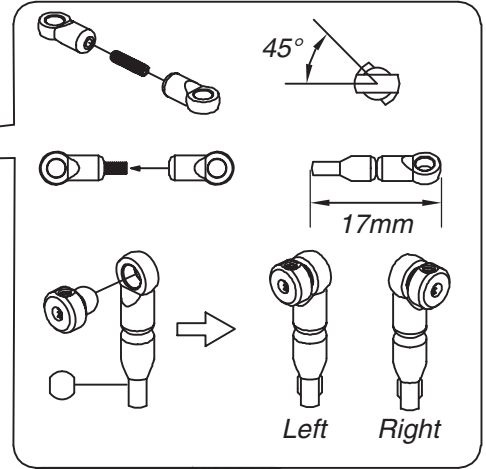

DURATRAX

Vendetta Rear Sway Bar Set Assembly Instructions

White (Soft) Yellow (Standard) Green (Hard)