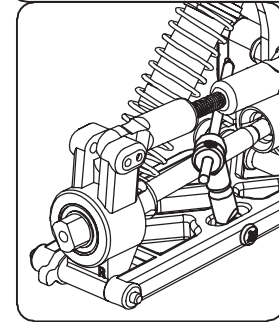

DURATRAX

Vendetta Rear Sway Bar Set Assembly Instructions

White (Soft) Yellow (Standard) Green (Hard)