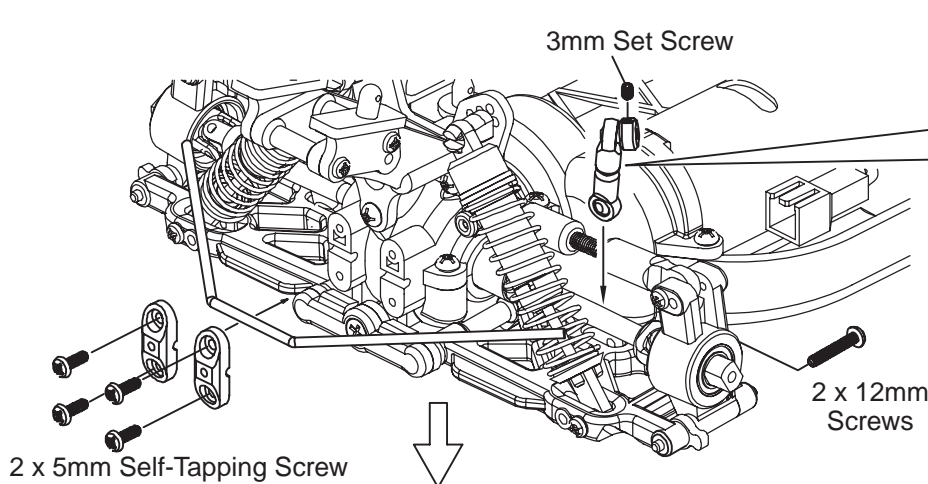

DURATRAX

Vendetta Rear Sway Bar Set Assembly Instructions

White (Soft) Yellow (Standard) Green (Hard)