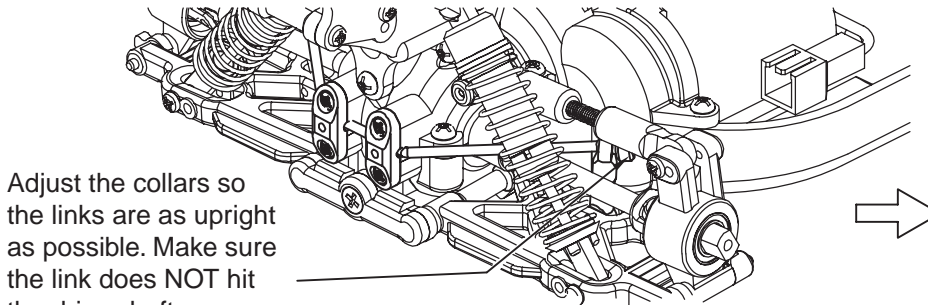

DURATRAX

Vendetta Rear Sway Bar Set Assembly Instructions

White (Soft) Yellow (Standard) Green (Hard)